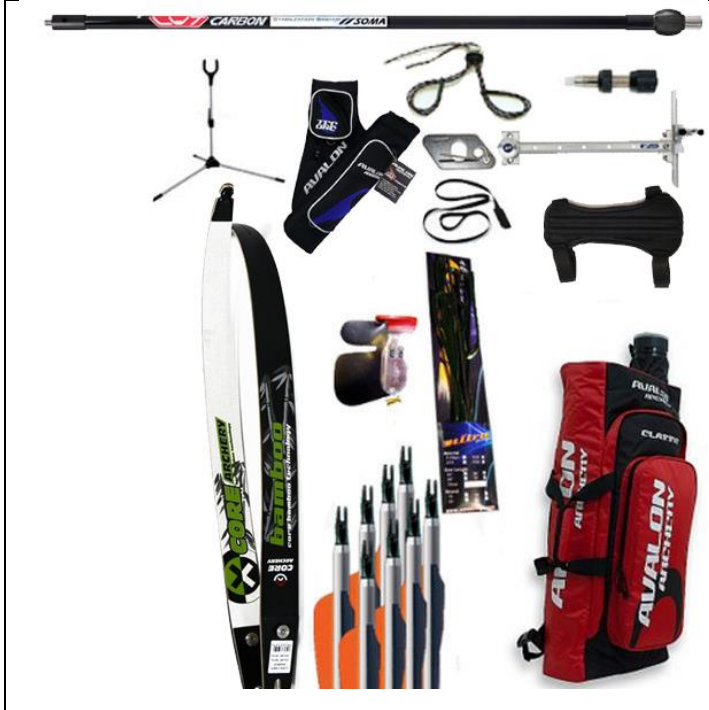

Bow Packages - Intermediate